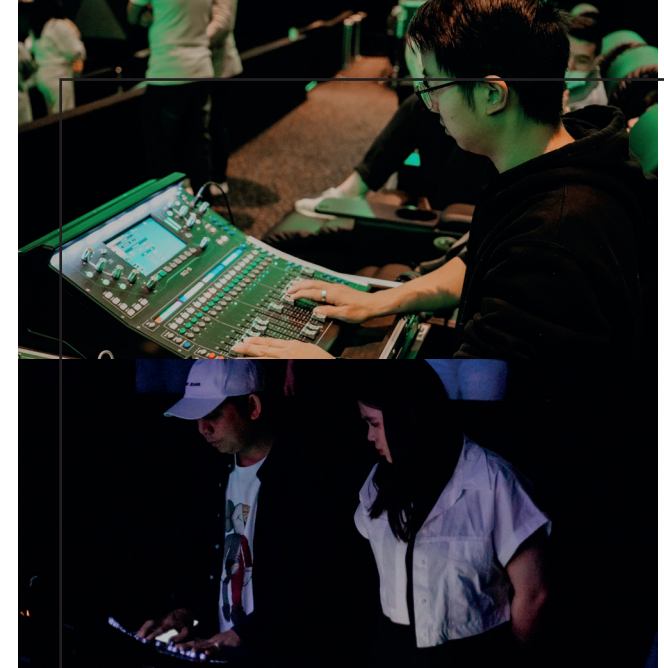

**THE MOVEMENT
CHURCH**

***MOVEMENT
CREW***

EVENT PRODUCTION

LIGHTING

SOUND

If you love organising, multi-tasking and planning, the events team is for you. The event team are the glue that keeps all the ministries together to run a seamless, distraction-free service so people can focus on Jesus.

This is your chance to shine bright - this crew operates the lighting equipment that contributes to the atmosphere of the service. No prior skill is required, just hands to help and a heart to learn.

Check one, two, three. Using the latest equipment, our sound team runs our live and broadcast audio, creating an experience that is music to our ears.

MULTIMEDIA

Our multimedia team controls everything that goes up on our screens, putting up visual content such as lyrics and slides from all the different ministries.

VIDEO & LIVE FEED

Lights, camera, action - that's the video production team all in one. They are responsible for all the video content we see in our in-person and online services. No prior skill is required, just a heart to learn.

PHOTOGRAPHY

The team behind the lens - makes everyone look good through the moments they capture. Their snapshots bring out our church's movement, life and colour, making sure every highlight goes down in history.