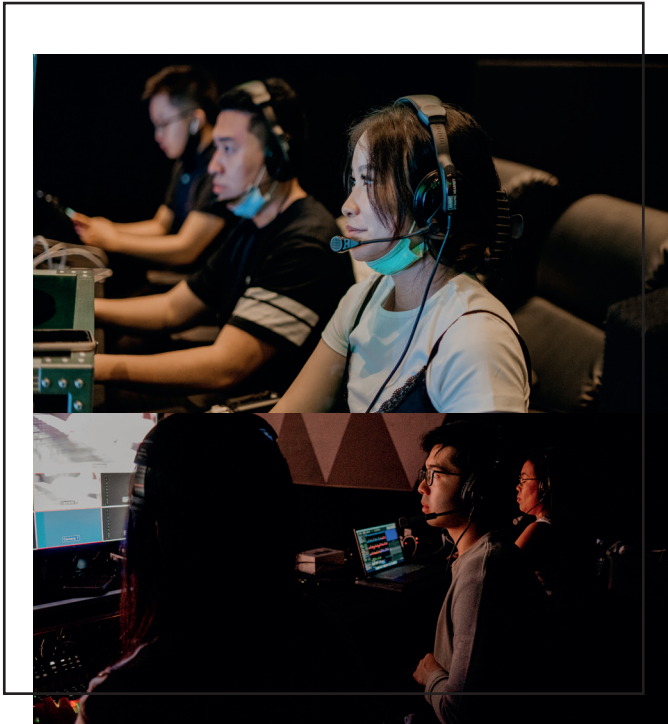

**THE MOVEMENT
CHURCH**

***MOVEMENT
CREW***

EVENT PRODUCTION

LIGHTING

SOUND

If you love organising, multi-tasking and planning, the events team is for you. The event team are the glue that keeps all the ministries together to run a seamless, distraction-free service so people can focus on Jesus.

This is your chance to shine bright - this crew operates the lighting equipment that contributes to the atmosphere of the service. No prior skill is required, just hands to help and a heart to learn.

Check one, two, three. Using the latest equipment, our sound team runs our live and broadcast audio, creating an experience that is music to our ears.

MULTIMEDIA

Our multimedia team controls everything that goes up on our screens, putting up visual content such as lyrics and slides from all the different ministries.

VIDEO & LIVE FEED

Lights, camera, action - that's the video production team all in one. They are responsible for all the video content we see in our in-person and online services. No prior skill is required, just a heart to learn.

PHOTOGRAPHY

The team behind the lens - makes everyone look good through the moments they capture. Their snapshots bring out our church's movement, life and colour, making sure every highlight goes down in history.